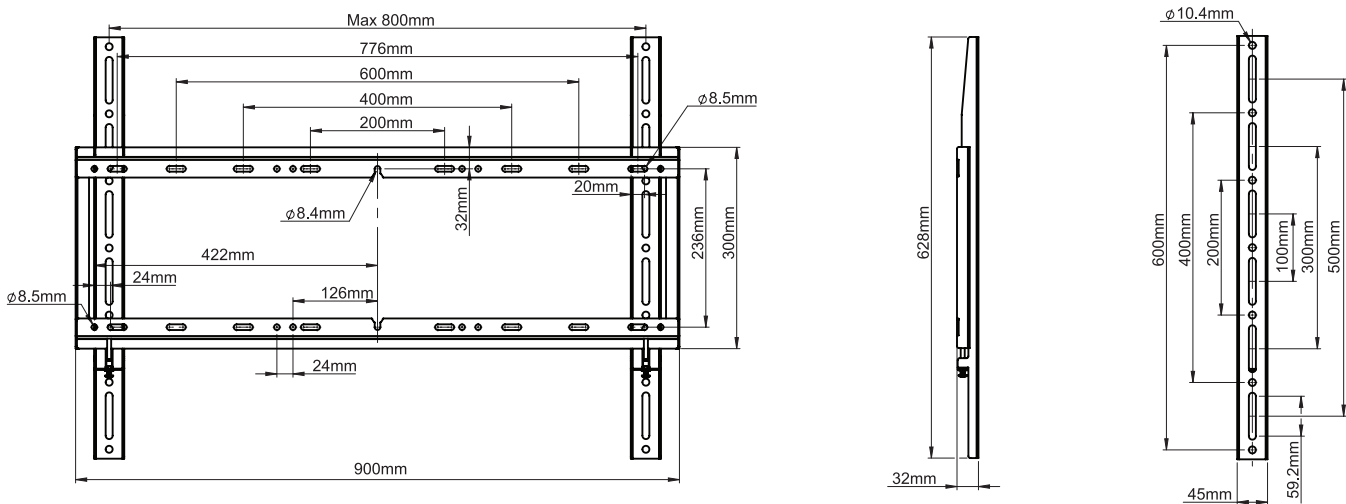

HEAVY DUTY CLEVERTOUCH MOUNT

up to 98" / 105kg

This pack contains 1 Mount

Please keep this for future reference

PARTS LIST

No	PART NAME	QTY
1	WALL PLATE	1
2	INTERFACE ARM	2
3	M6 x 55mm HEX SCREW	2
4	M8 WASHER	4
5	M8 x 20mm CROSS SCREW	4
6	30mm SPACER	4
7	M6 x 40mm CROSS SCREW	4
8	4AF HEX KEY	1

Max load: 105kg

PRODUCT DIMENSIONS

CLEVERTOUCH

Sahara Presentation Systems Plc
 Europa House, Littlebrook, Shield Road, Dartford, Kent, DA1 5UR

© COPYRIGHT 2020

MADE IN VIETNAM