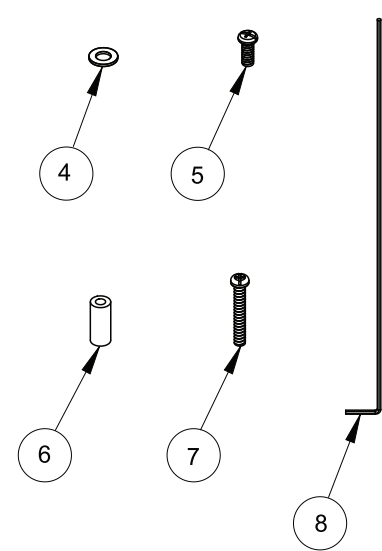

HEAVY DUTY CLEVERTOUCH MOUNT

up to 98" / 105kg

This pack contains 1 Mount

Please keep this for future reference

PARTS LIST

No	PART NAME	QTY
1	WALL PLATE	1
2	INTERFACE ARM	2
3	M6 x 55mm HEX SCREW	2
4	M8 WASHER	4
5	M8 x 20mm CROSS SCREW	4
6	30mm SPACER	4
7	M6 x 40mm CROSS SCREW	4
8	4AF HEX KEY	1

Max load: 105kg

PRODUCT DIMENSIONS

CLEVERTOUCH

Sahara Presentation Systems Plc
 Europa House, Littlebrook, Shield Road, Dartford, Kent, DA1 5UR

© COPYRIGHT 2020

MADE IN VIETNAM