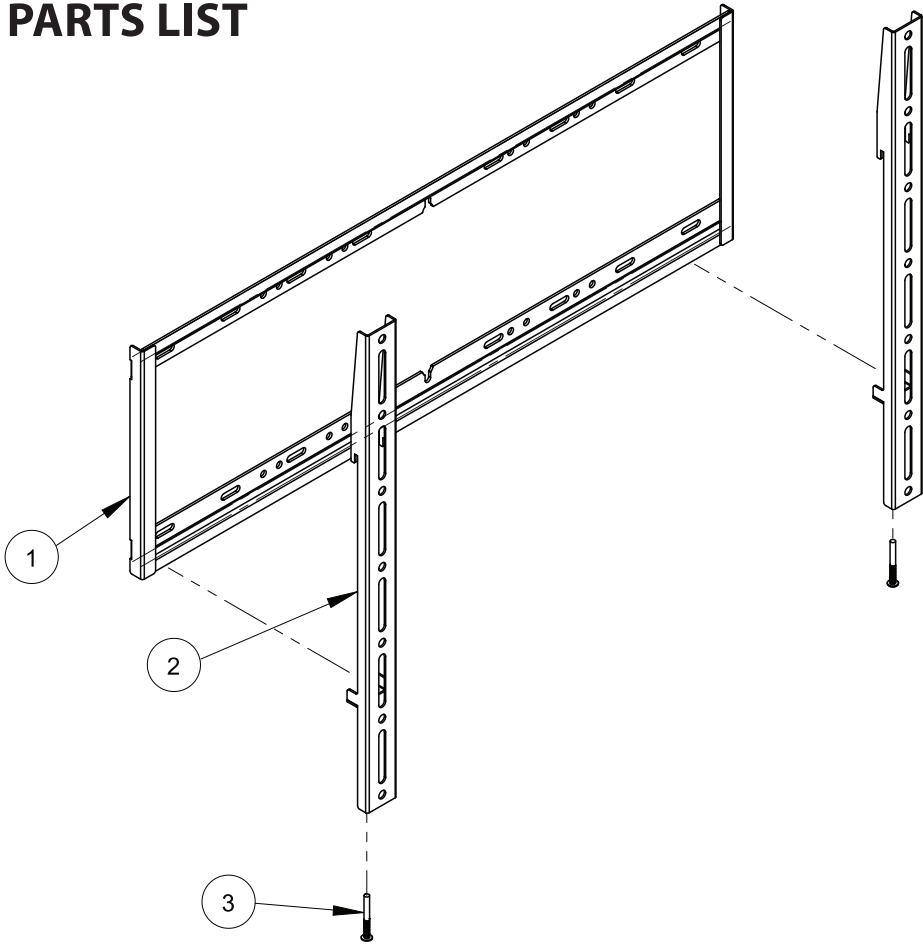

HEAVY DUTY CLEVERTOUCH MOUNT

up to 98" / 105kg

This pack contains 1 Mount

Please keep this for future reference

PARTS LIST

No	PART NAME	QTY
1	WALL PLATE	1
2	INTERFACE ARM	2
3	M6 x 55mm HEX SCREW	2
4	M8 WASHER	4
5	M8 x 20mm CROSS SCREW	4
6	30mm SPACER	4
7	M6 x 40mm CROSS SCREW	4
8	4AF HEX KEY	1

Max load: 105kg

PRODUCT DIMENSIONS

CLEVERTOUCH

Sahara Presentation Systems Plc
 Europa House, Littlebrook, Shield Road, Dartford, Kent, DA1 5UR

© COPYRIGHT 2020

MADE IN VIETNAM