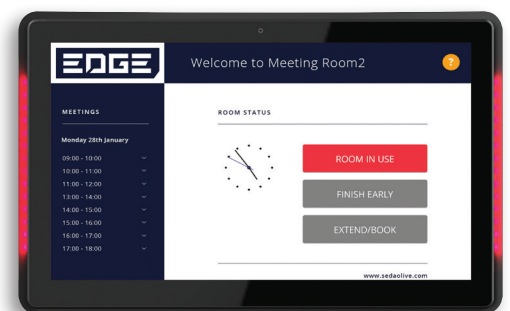

SedaoLive Rooms, versatile enterprise room booking system

- Dedicated enterprise room booking system
- Versatile and adaptable as a digital signage system
- Integrates with SedaoLive CLOUD and Clevertouch for digital signage messaging
- Personalised branding for company or visitor logos
- Uses Microsoft Exchange or Outlook 365 Calendar for desktop to display booking management
- Reduces labour time putting up notices on meeting room doors
- Reduces time locating availability meeting room space
- Instantly schedules and reserves the room
- Displays availability with green light when available, red light when in use
- Customisable default timing to 'check in' to the room before reverting back to available
- Enable rooms to be returned to available from the source if meetings finish early

Specification

DISPLAY PANEL	
Panel	10.1"
Active Area (mm)	216.96(H)x135.6(V)
Aspect Ratio	16:10
Resolution	1280*800
Brightness	300 cd/m2
Contrast Ratio	800:1
Viewing Angle (CR>10)	85/85/85/85
TOUCH	
Touch type	Capacitive touch
Touch Points	10 Points
Touch Accuracy	±1.5mm
Response Time	16ms
SYSTEM	
Operation system	Android 6.0
CPU Octa-core cortex	A53 1.5GHz,RockChip,RK3368
GPU	PowerVR G6110 GPU
RAM	2GB
Storage	8GB

PORTS	
Audio and video interface	HDMI
Network Interface	Ethernet
Storage extension	SD
OTHER PARAMETERS	
Product Size(mm)	255x172x29
Package Size (mm)	416x358x243 (5 Pics)
VESA (mm)	75x75
Screen hanging mode	Cross
Weight (kg)	Net 0.89 Gross 10.1 (5Pics)
Speaker	2x1.5 W
Management software	GTV
Input voltage	12V/2A
Accessories	Power adapter
Certification	CE/ FCC/ RoHS
LED Light Bar	Built-In LED Lighting
Power	Wifi and/or Power over Ethernet
Mount	Wall bracket