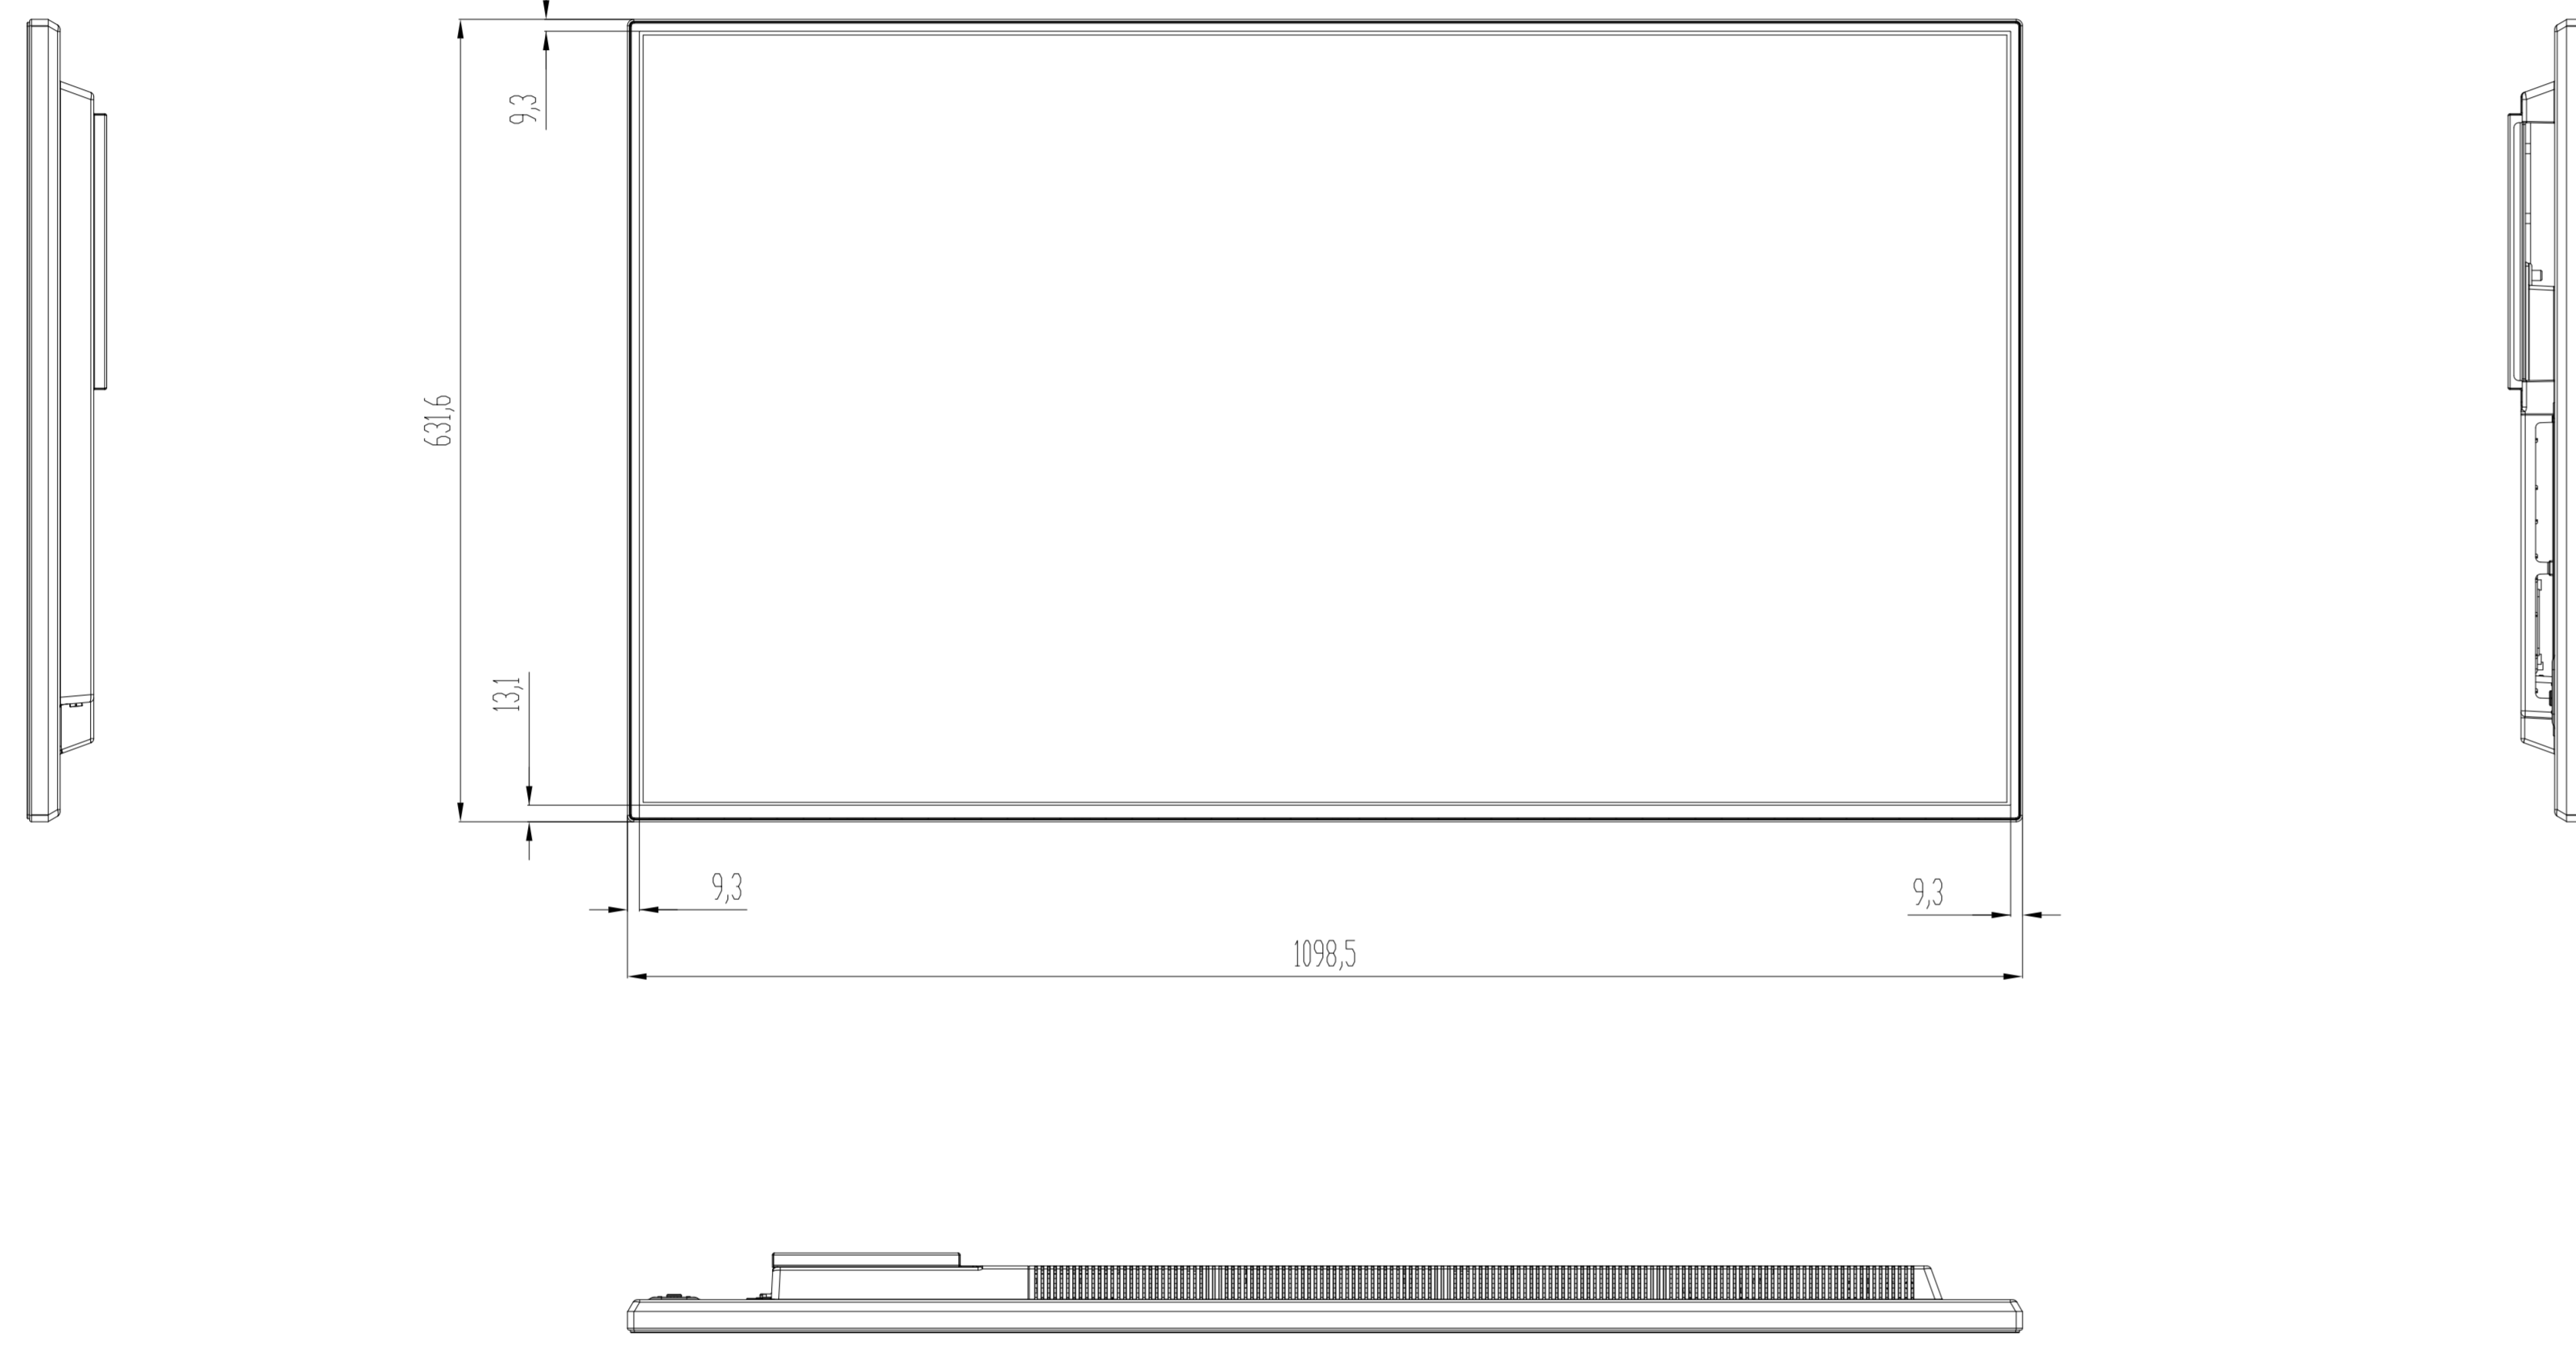

WITHOUT OPS

WITH OPS

|           | DIMENSIONS (mm) |             |              |
|-----------|-----------------|-------------|--------------|
|           | WIDTH<br>mm     | DEPTH<br>mm | HEIGHT<br>mm |
| PRODUCT   | 1099            | 63          | 632          |
| PACKAGING | TBD             | TBD         | TBD          |

ACTIVE CELL DIMENSIONS