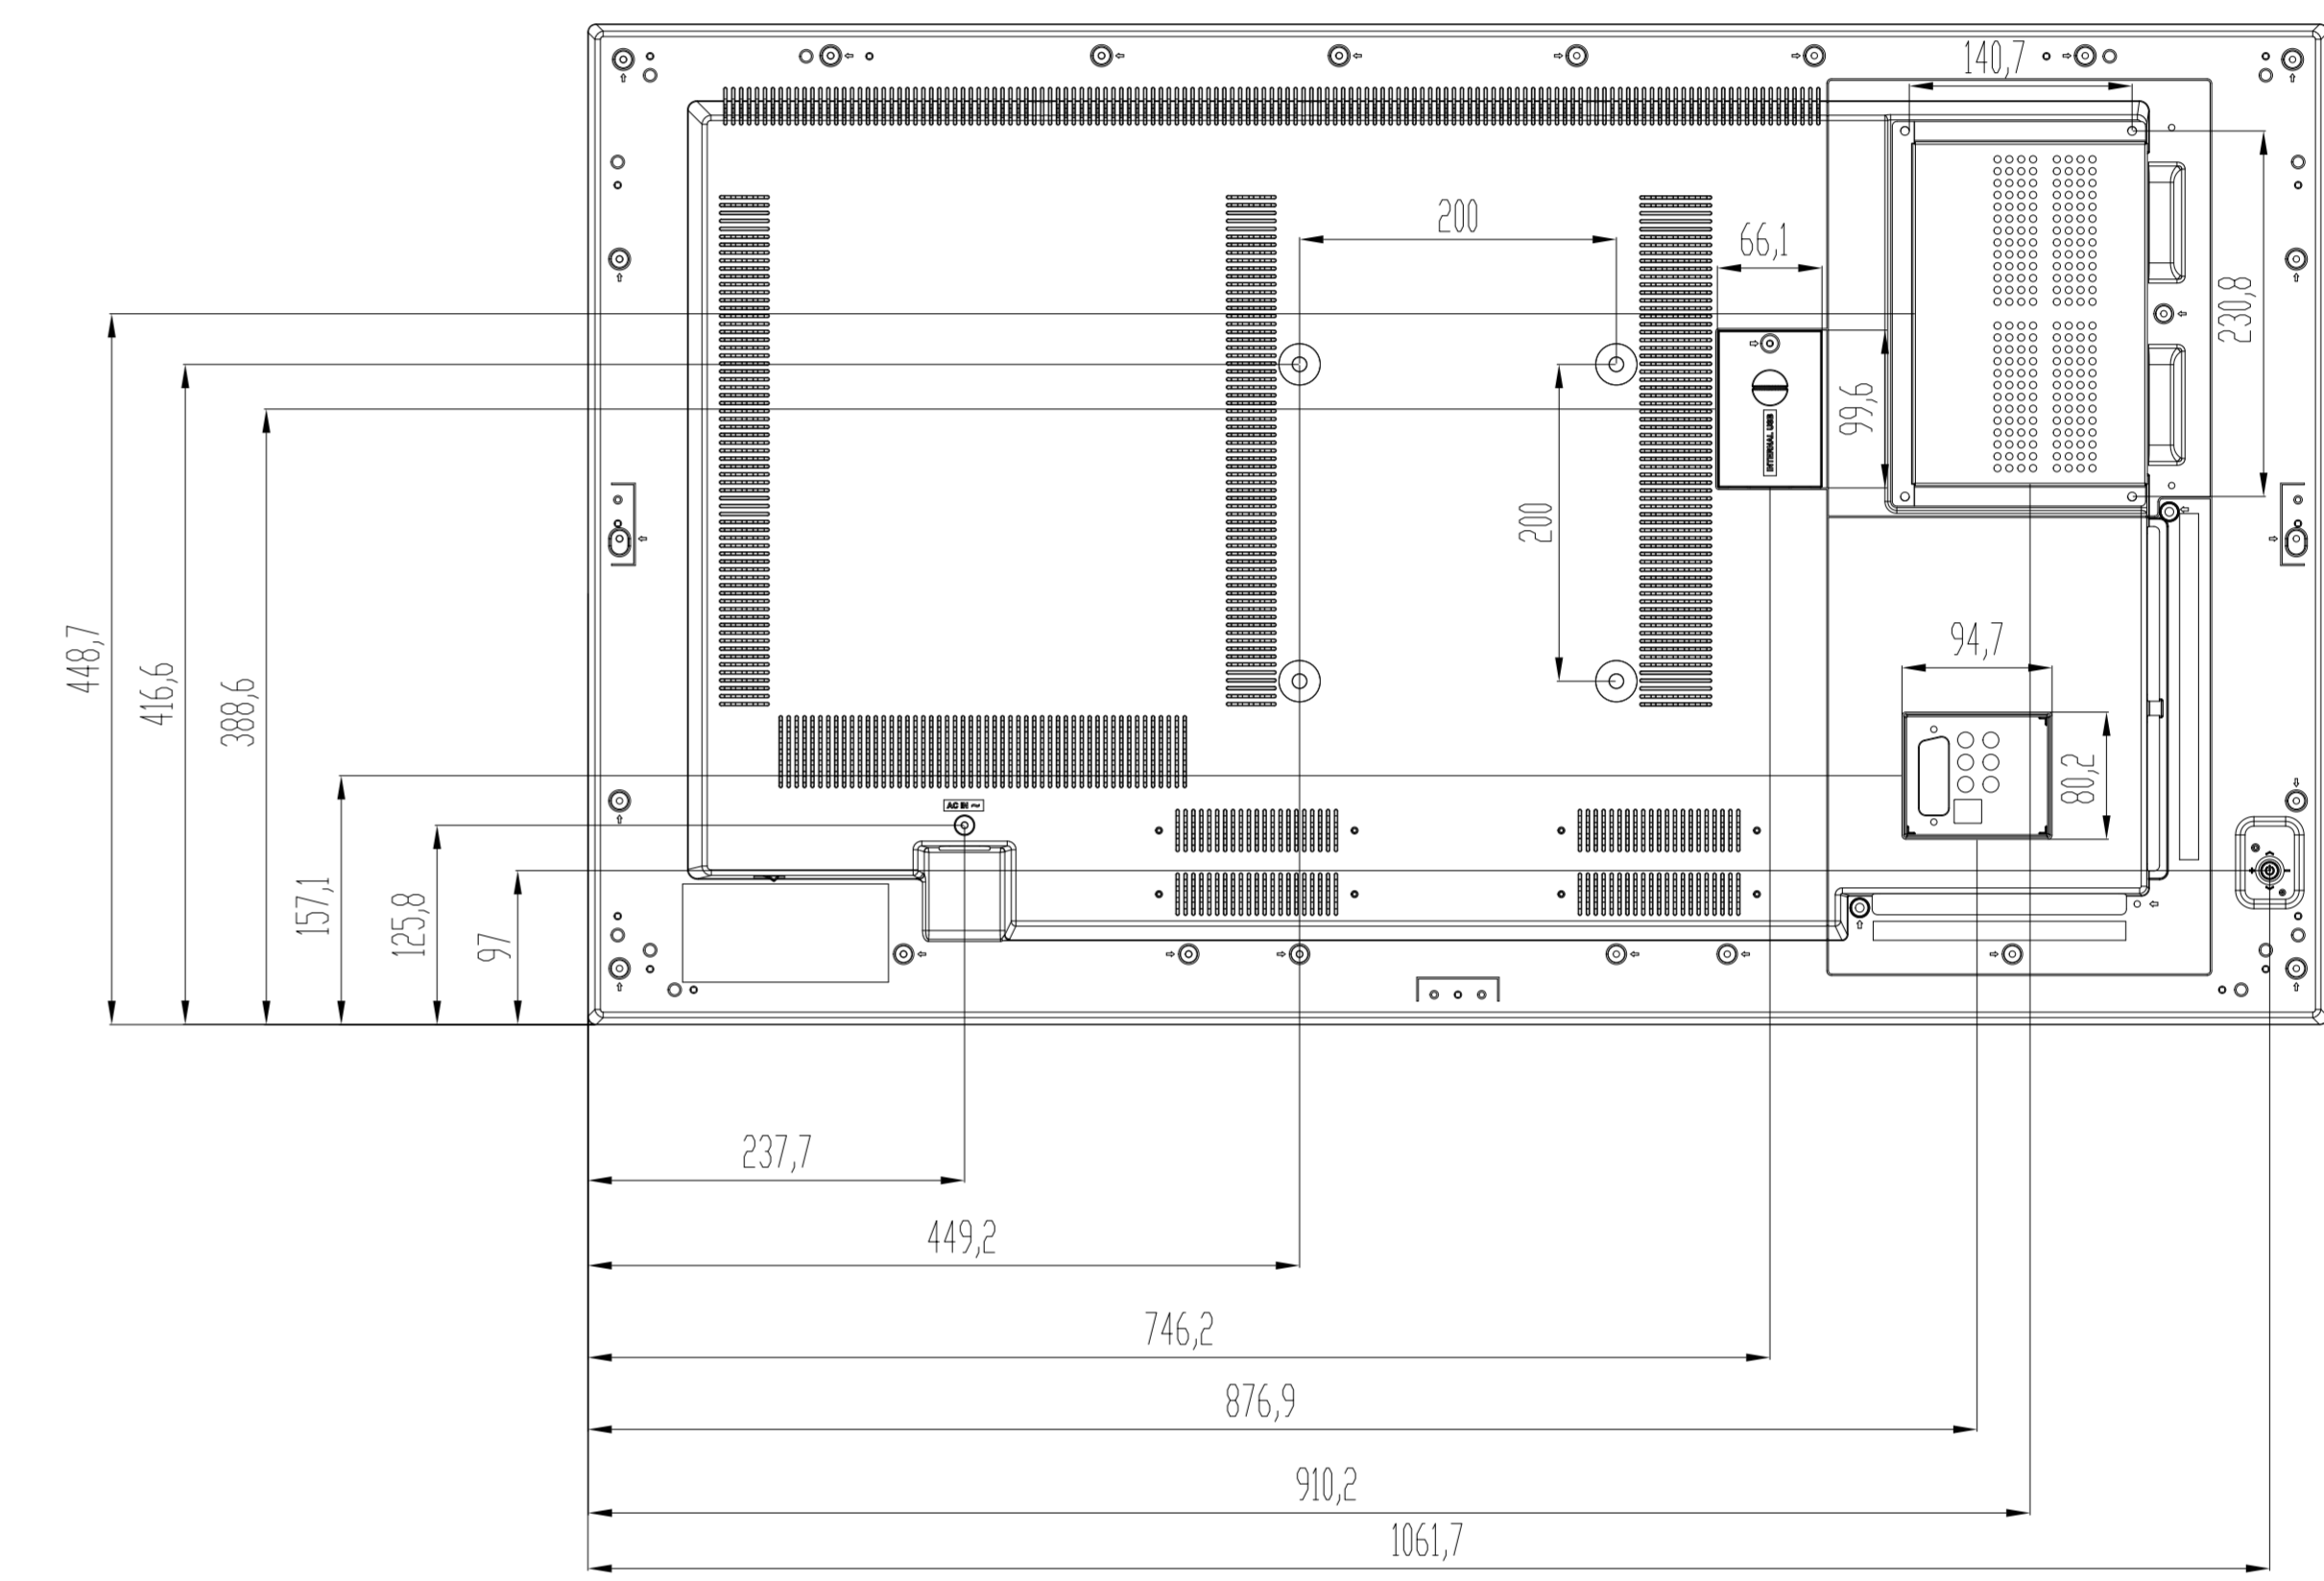

WITHOUT OPS

WITH OPS

|           | DIMENSIONS (mm) |             |              |
|-----------|-----------------|-------------|--------------|
|           | WIDTH<br>mm     | DEPTH<br>mm | HEIGHT<br>mm |
| PRODUCT   | 1099            | 63          | 632          |
| PACKAGING | TBD             | TBD         | TBD          |

ACTIVE CELL DIMENSIONS