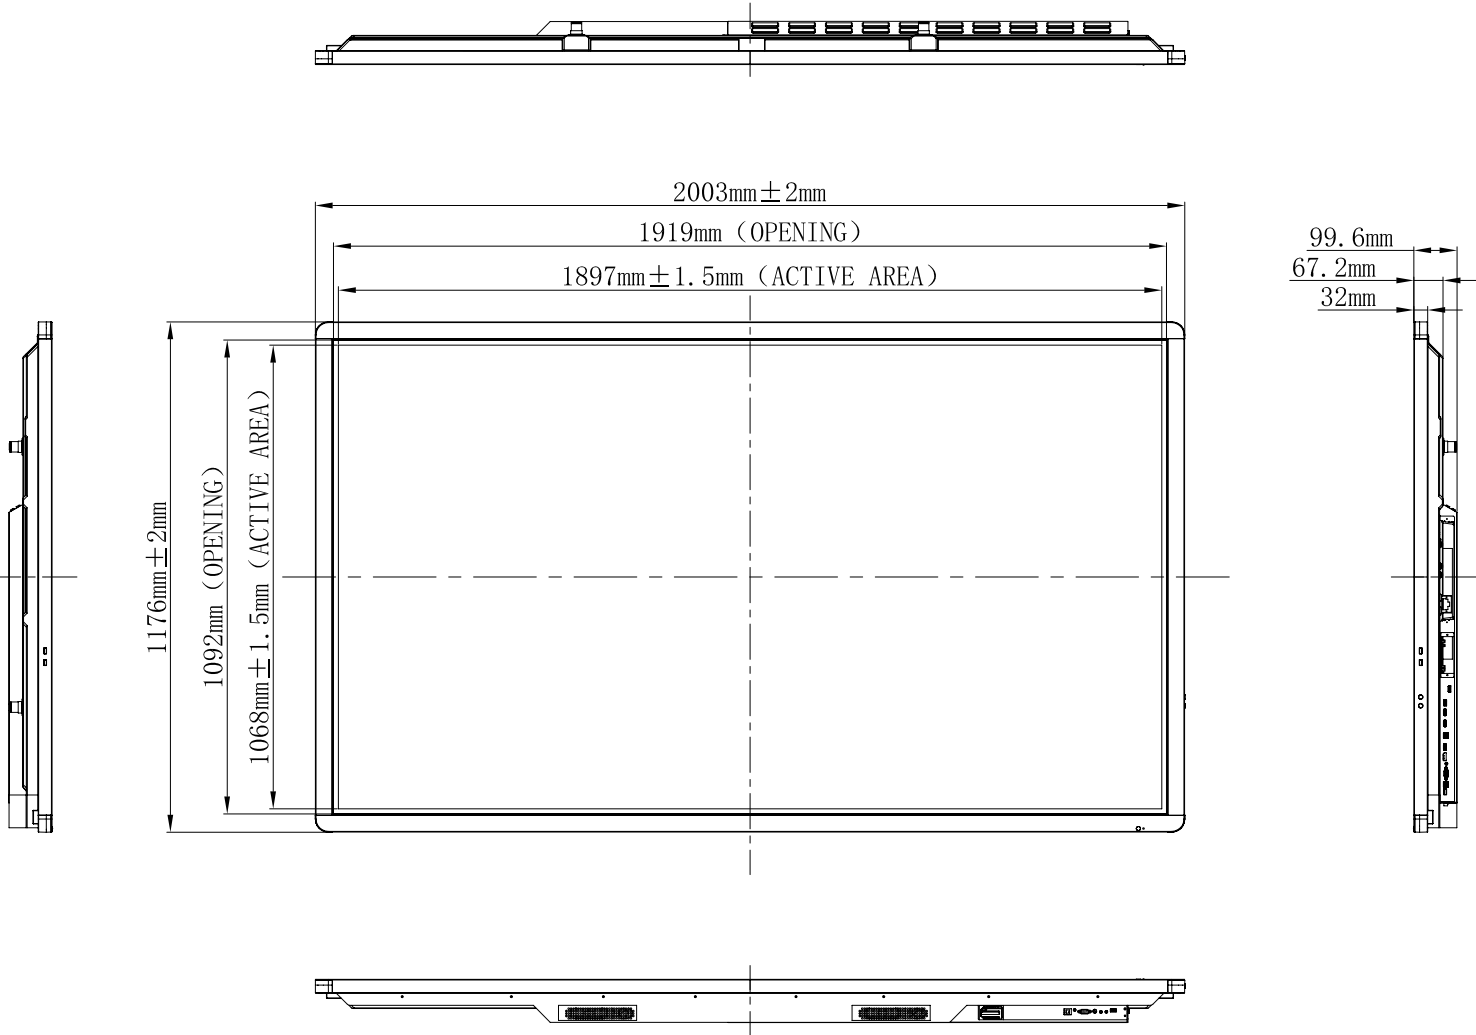

CLEVERTOUCH

15486LUX

#clevertouch