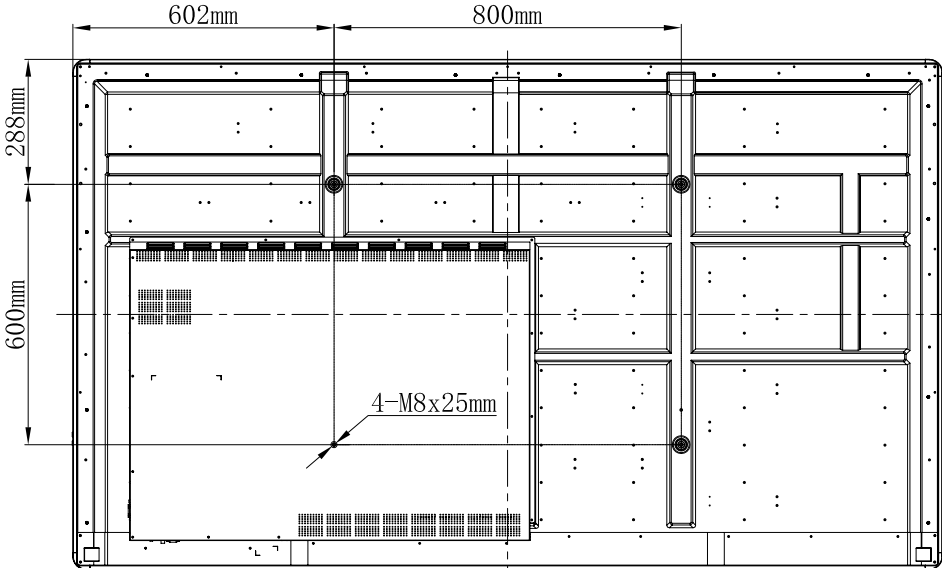

CLEVERTOUCH

15486LUX

#clevertouch