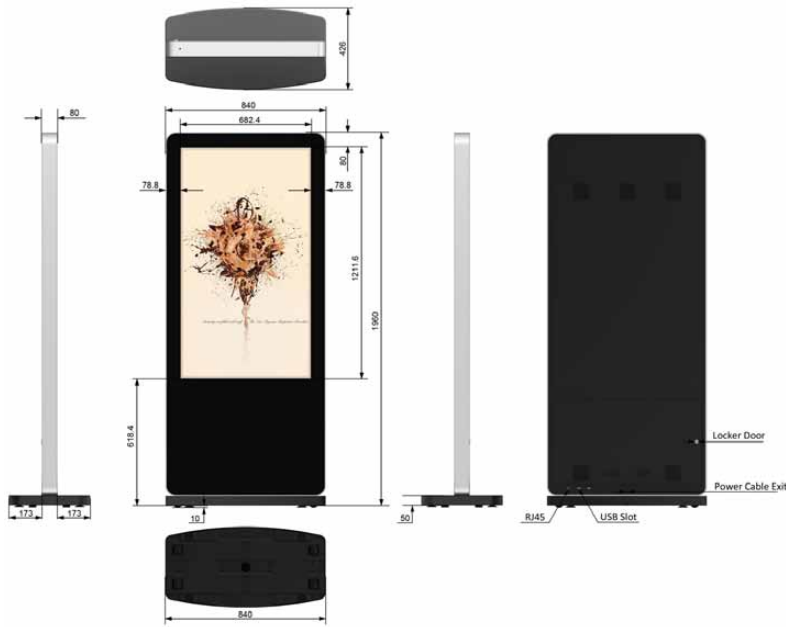

The new Slimline Freestanding Digital Posters also feature HDMI and VGA inputs, allowing you to connect any number of external devices such as a PC or external media player - which can be hidden internally.

## 55" SLIMLINE FREESTANDING DIGITAL POSTER

55" Slimline Freestanding Digital Poster

Display Size	55 Inch
Resolution	1080x1920
Display Area (mm)	682.4x1211.6
Aspect Ratio	16:9
Unit Size (WxHxD mm)	840x1960x80
Package Size (WxHxD mm)	Available upon request
Net Weight (kg)	120
Gross Weight (kg)	125
Brightness (cd/m <sup>2</sup> )	500
Colour	16.7M
Viewing Angle	178°
Contrast Ratio	6000:1
Power Consumption (W)	450
Input Voltage	AC110~240V(50Hz~60Hz)
Working Temperature	0 °C to 50 °C
Media Formats	Video (MPG, AVI, MOV, MP4, RM, RMVB, TS), Audio (MP3, WMA), Image (JPG, GIF, BMP, PNG)
AV Signal Inputs	HDMI, VGA, Audio Socket (3.5mm)
Audio	5W, 8Ω
Internal Flash Memory	4GB
Accessories	Remote control, Scheduling Software CD, Key, User Manual