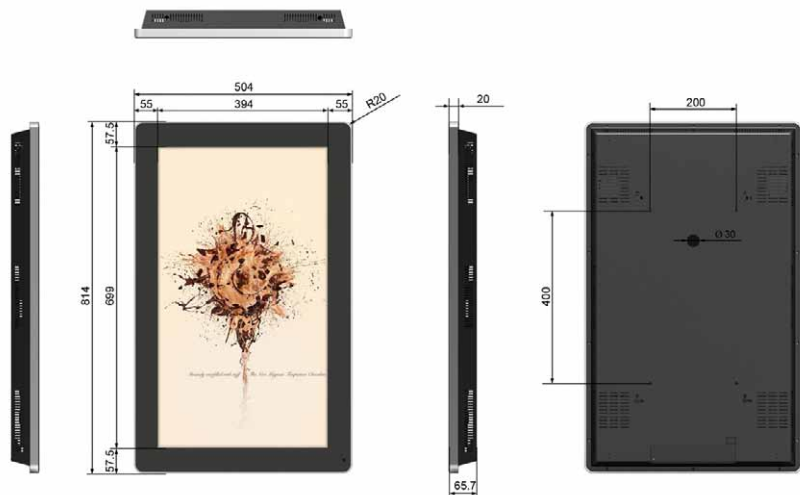

The new Slimline Digital Advertising Displays also feature HDMI and VGA inputs, allowing you to connect any number of external devices such as a PC or external media player. A free wall mount is also included allowing you to mount your display in both landscape and portrait orientations.

"These high-definition LED displays are simple to use and are purpose built for commercial environments."

SLIMLINE DIGITAL ADVERTISING DISPLAYS

Your message, brought to life...

32" SLIMLINE DIGITAL ADVERTISING DISPLAY

32" Slimline Digital Advertising Display

Display Size	32 Inch
Resolution	1366x768
Display Area (mm)	699x394
Aspect Ratio	16:9
Unit Size (WxHxD mm)	814x504x65.7
Package Size (WxHxD mm)	950x640x195
VESA Holes (mm)	400x200
Net Weight (kg)	16.8
Gross Weight (kg)	20
Brightness (cd/m ²)	500
Colour	16.7M
Viewing Angle	178°
Contrast Ratio	3000:1
Power Consumption (W)	100
Input Voltage	AC110~240V(50Hz~60Hz)
Working Temperature	0 °C to 50 °C
Media Formats	Video (MPG, AVI, MOV, MP4, RM, RMVB, TS), Audio (MP3, WMA), Image (JPG, GIF, BMP, PNG)
AV Signal Inputs	HDMI, VGA, Audio Socket (3.5mm)
Audio	5W, 8Ω
Internal Flash Memory	4GB
Accessories	Remote Control, Scheduling Software CD, Wall Mount, Key, User Manual