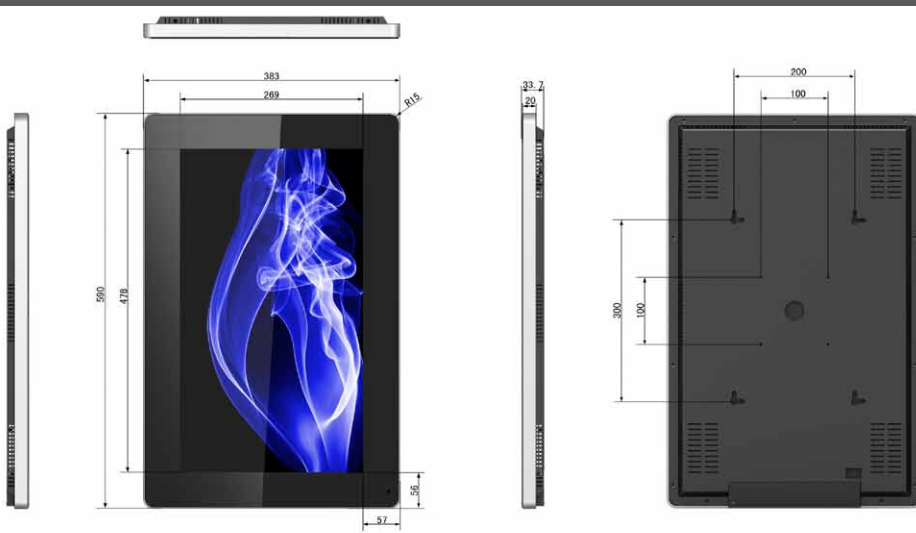

The new LED Digital Advertising Displays also feature HDMI and VGA inputs, allowing you to connect any number of external devices such as a PC or external media player. A free wall mount is also included allowing you to mount your display in both landscape and portrait orientations.

## 22" SLIMLINE DIGITAL ADVERTISING DISPLAY

22" Slimline Digital Advertising Display	
Display Size	22 Inch
Resolution	1920x1080
Display Area (mm)	478x269
Aspect Ratio	16:9
Unit Size (WxHxD mm)	590x383x33.7
Package Size (WxHxD mm)	650x483x117
VESA Holes (mm)	100x100
Net Weight (kg)	8.5
Gross Weight (kg)	10.3
Brightness (cd/m <sup>2</sup> )	450
Colour	16.7M
Viewing Angle	178°
Contrast Ratio	3000:1
Power Consumption (W)	20
Input Voltage	AC110~240V(50Hz~60Hz)
Working Temperature	0 °C to 50 °C
Media Formats	Video (MPG, AVI, MOV, MP4, RM, RMVB, TS), Audio (MP3, WMA), Image (JPG, GIF, BMP, PNG)
AV Signal Inputs	HDMI, VGA, Audio Socket (3.5mm)
Audio	2W, 5Ω
Internal Flash Memory	4GB
Accessories	Remote Control, Scheduling Software CD, Wall Mount, Key, User Manual