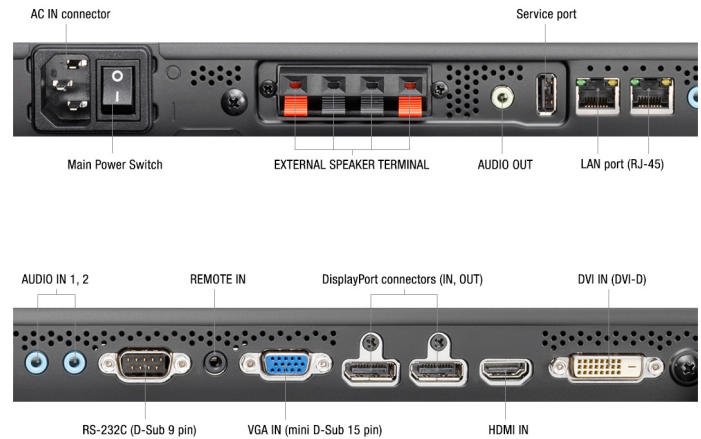

# NEC MultiSync® X464UNV-2

Order Code: 60003791

NEC LCD 46" Specialty Large Format Display

The new ultra slim X464UNV-2 features a 5.6 mm bezel to create impressive high resolution videowalls with barely visible bezels. New Connectivity and Sensors allow additional creativity in the content displayed. The unique built-in NFC sensor in combination with NEC's new Android app reduces installation and maintenance times, especially useful on larger installations.

The perfect picture quality and high product reliability make the X464UNV-2 an ideal solution for retail signage, control room applications, transport installations and the rental market.

**Native UHD Daisy Chaining through DisplayPort 1.2 Multistreaming** - enables the user to create UHD videowalls with either a single UHD image or 4 different Full HD sources.

**Auto Tile Matrix** - for a complete auto set up for videowalls. Save time and cost by configuring one display in order to complete the set up for the entire wall.

**Frame Comp** - supports a seamless appearance and shows the content without any interruption, creating one stunning image by synchronising the content across the wall.

**Unique NEC heat management** - enables the user to monitor and control the heat inside the display with user controllable fans. Heat management is crucial for larger walls and mission critical installations to secure reliability and longevity.